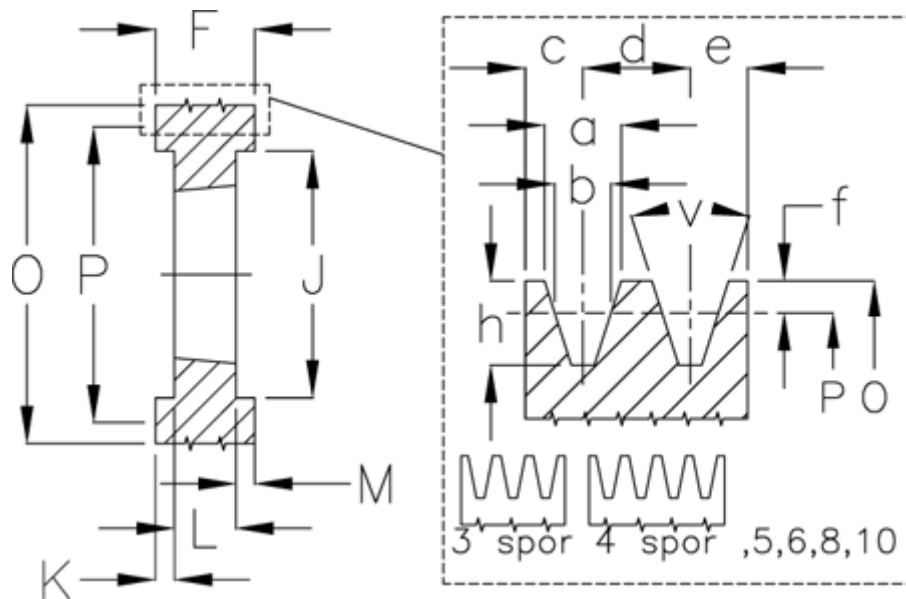

Article number: 604111020005

Description: V-belt pulley SPB 200/5 TL3020

Measures

a	= 16.3	For bush	= 3020	O	= 207.0
b	= 14.0	h	= 17.5	P	= 200
Bush ζ max	= 75	J	= 157	Type	= SPB
c	= 12.5	K	= 25	v	= 38 degrees
d	= 19.0	L	= 51		
e	= 12.5	m	= 25.0		
f	= 3.5	N	= -		
F	= 101	Number of ribs	= 5		